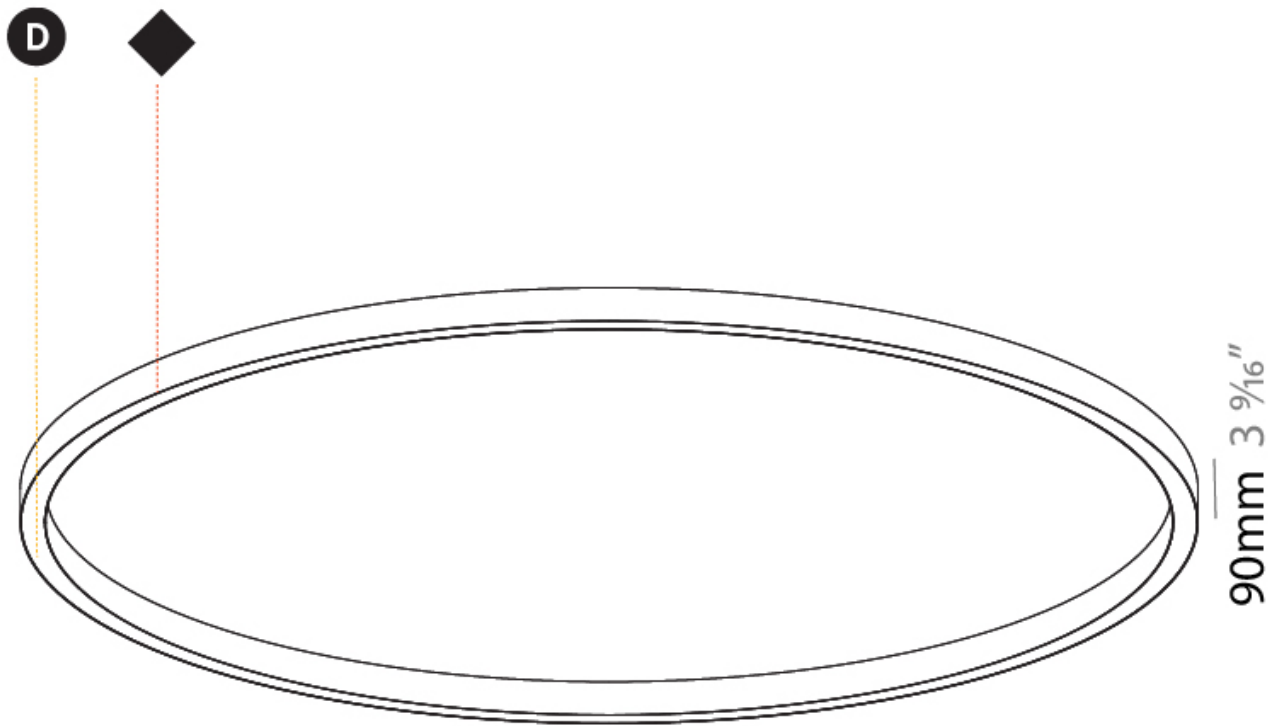

#### PHYSICAL

Shape: Round  
 Diameter (mm): 5200  
 Diameter (in): 204 <sup>3</sup>/<sub>4</sub>  
 Height (mm): 90  
 Height (in): 3 <sup>9</sup>/<sub>16</sub>  
 Light Distribution: Direct  
 Weight (kg): 47.924  
 Weight (lbs): 105.43  
 Diffuser: PMMA - Opal or Micro-Prism  
 Fixture Finish: SSR / BKV / CWI / CRY / HAB / UFT / ITA / RUA / FTG / MYG / LOD / PUS / FRO / FUP / KIA / POP / BLS / SPG / MEY / GOH / GUM / CHC / COM / ABZ / JAG / OBR / MOS / ROR  
 Fixture Material: Aluminum

#### OPTICAL

Ø 5070mm 199 5/8"

Ø 5200mm 204 3/4 "