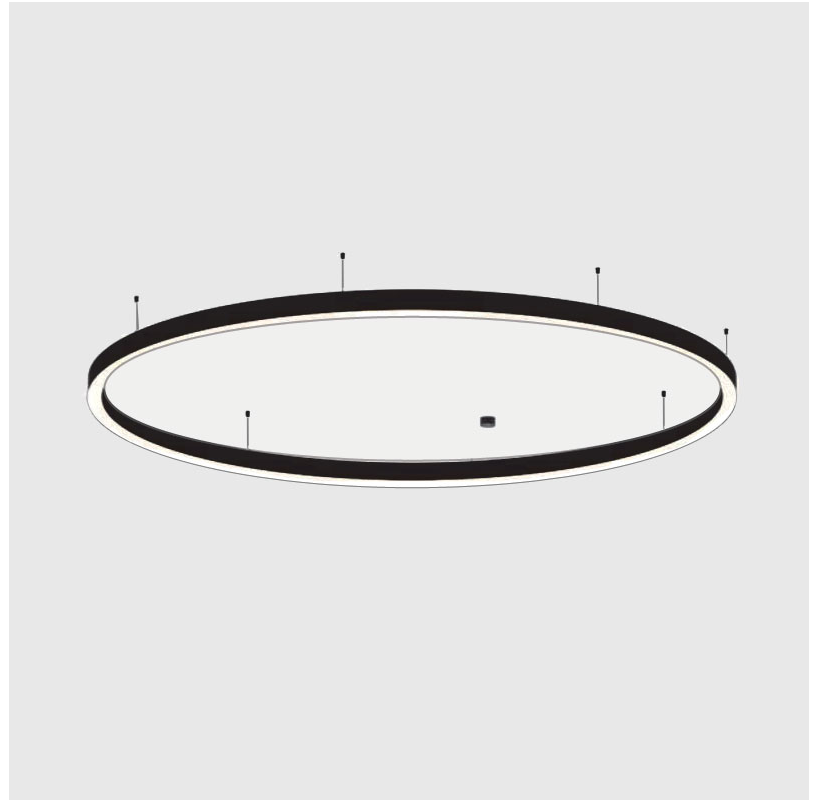

GENERAL

Series: Glorious
Subseries: Glorious Slim
Brand: Prolicht
Division: Architectural
Mounting Type: Suspension
Mounting Location: Ceiling
Subcategory: Ambient

PHYSICAL

Shape: Round
Diameter (mm): 5200
Diameter (in): 204 3/4
Height (mm): 90
Height (in): 3 9/16
Max. Overall Height (mm): 2090
Max. Overall Height (in): 82 5/16
Light Distribution: Direct
Weight (kg): 47.232
Weight (lbs): 104.15
Diffuser: [PMMA - Opal or Micro-Prism](#)
Fixture Finish: [SSR / BKV / CWI / CRY / HAB / UFT / ITA / RUA / FTG / MYG / LOD / PUS / FRO / FUP / KIA / POP / BLS / SPG / MEY / GOH / GUM / CHC / COM / ABZ / JAG / OBR / MOS / ROR](#)
Fixture Material: Aluminum
Cable Details: 2000mm or 6000mm Transparent Cable

ELECTRICAL

Lamp Type: LED (Zhaga Standard)
Input Wattage (W): 403.2
Total Output Wattage (W): 336
Dimming: [Tri-Mode (Non-Dimming and Phase Dimming (120Vac only) and 0-10V Dimming)](#)
Driver Included: Yes
Driver Location: Integrated
Driver Type: Constant Current - Universal
Driver Class: Class 2
Input Voltage (V): 120 - 277
Constant Current (MA): 350

LED

Color Temperature (°K): [3000 / 3500 / 4000](#)
Max. Delivered Lumen (lm): 47520 / 48510 / 49500
CRI: >80 CRI
Efficiency (%): 88
Lamp Life (hrs): 50000

OPTICAL

RATINGS AND CERTIFICATIONS

Certified By: Certified for North American Standards
IP rating: IP20