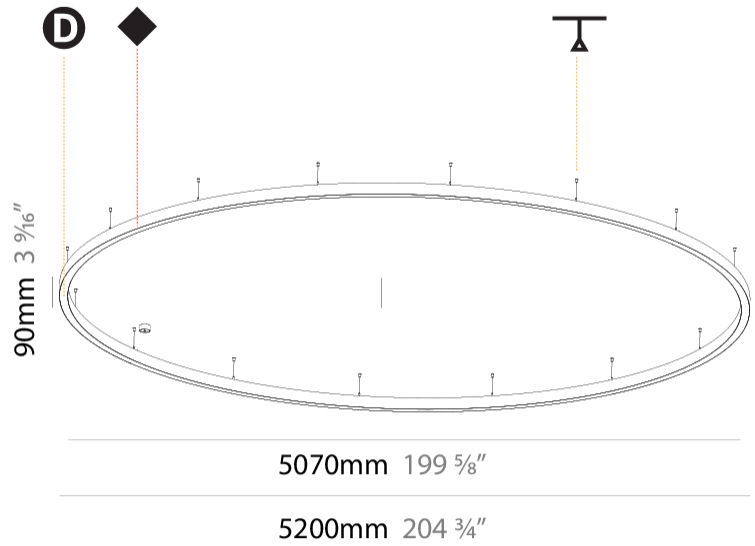

GENERAL

Series: Glorious
Subseries: Glorious Slim
Brand: Prolicht
Division: Architectural
Mounting Type: Suspension
Mounting Location: Ceiling
Subcategory: Ambient

PHYSICAL

Shape: Round
Diameter (mm): 5200
Diameter (in): 204 3/4
Height (mm): 90
Height (in): 3 9/16
Max. Overall Height (mm): 2090
Max. Overall Height (in): 82 5/16
Light Distribution: Direct
Weight (kg): 47.232
Weight (lbs): 104.15
Diffuser: [PMMA - Opal or Micro-Prism](#)
Fixture Finish: [SSR / BKV / CWI / CRY / HAB / UFT / ITA / RUA / FTG / MYG / LOD / PUS / FRO / FUP / KIA / POP / BLS / SPG / MEY / GOH / GUM / CHC / COM / ABZ / JAG / OBR / MOS / ROR](#)
Fixture Material: Aluminum
Cable Details: 2000mm or 6000mm Transparent Cable

ELECTRICAL

Lamp Type: LED (Zhaga Standard)
Input Wattage (W): 403.2
Total Output Wattage (W): 336
Dimming: [Tri-Mode (Non-Dimming and Phase Dimming (120Vac only) and 0-10V Dimming)](#)
Driver Included: Yes
Driver Location: Integrated
Driver Type: Constant Current - Universal
Driver Class: Class 2
Input Voltage (V): 120 - 277
Constant Current (MA): 350

LED

Color Temperature (°K): [3000 / 3500 / 4000](#)
Max. Delivered Lumen (lm): 47520 / 48510 / 49500
CRI: >80 CRI
Efficiency (%): 88
Lamp Life (hrs): 50000

OPTICAL

RATINGS AND CERTIFICATIONS

Certified By: Certified for North American Standards
IP rating: IP20